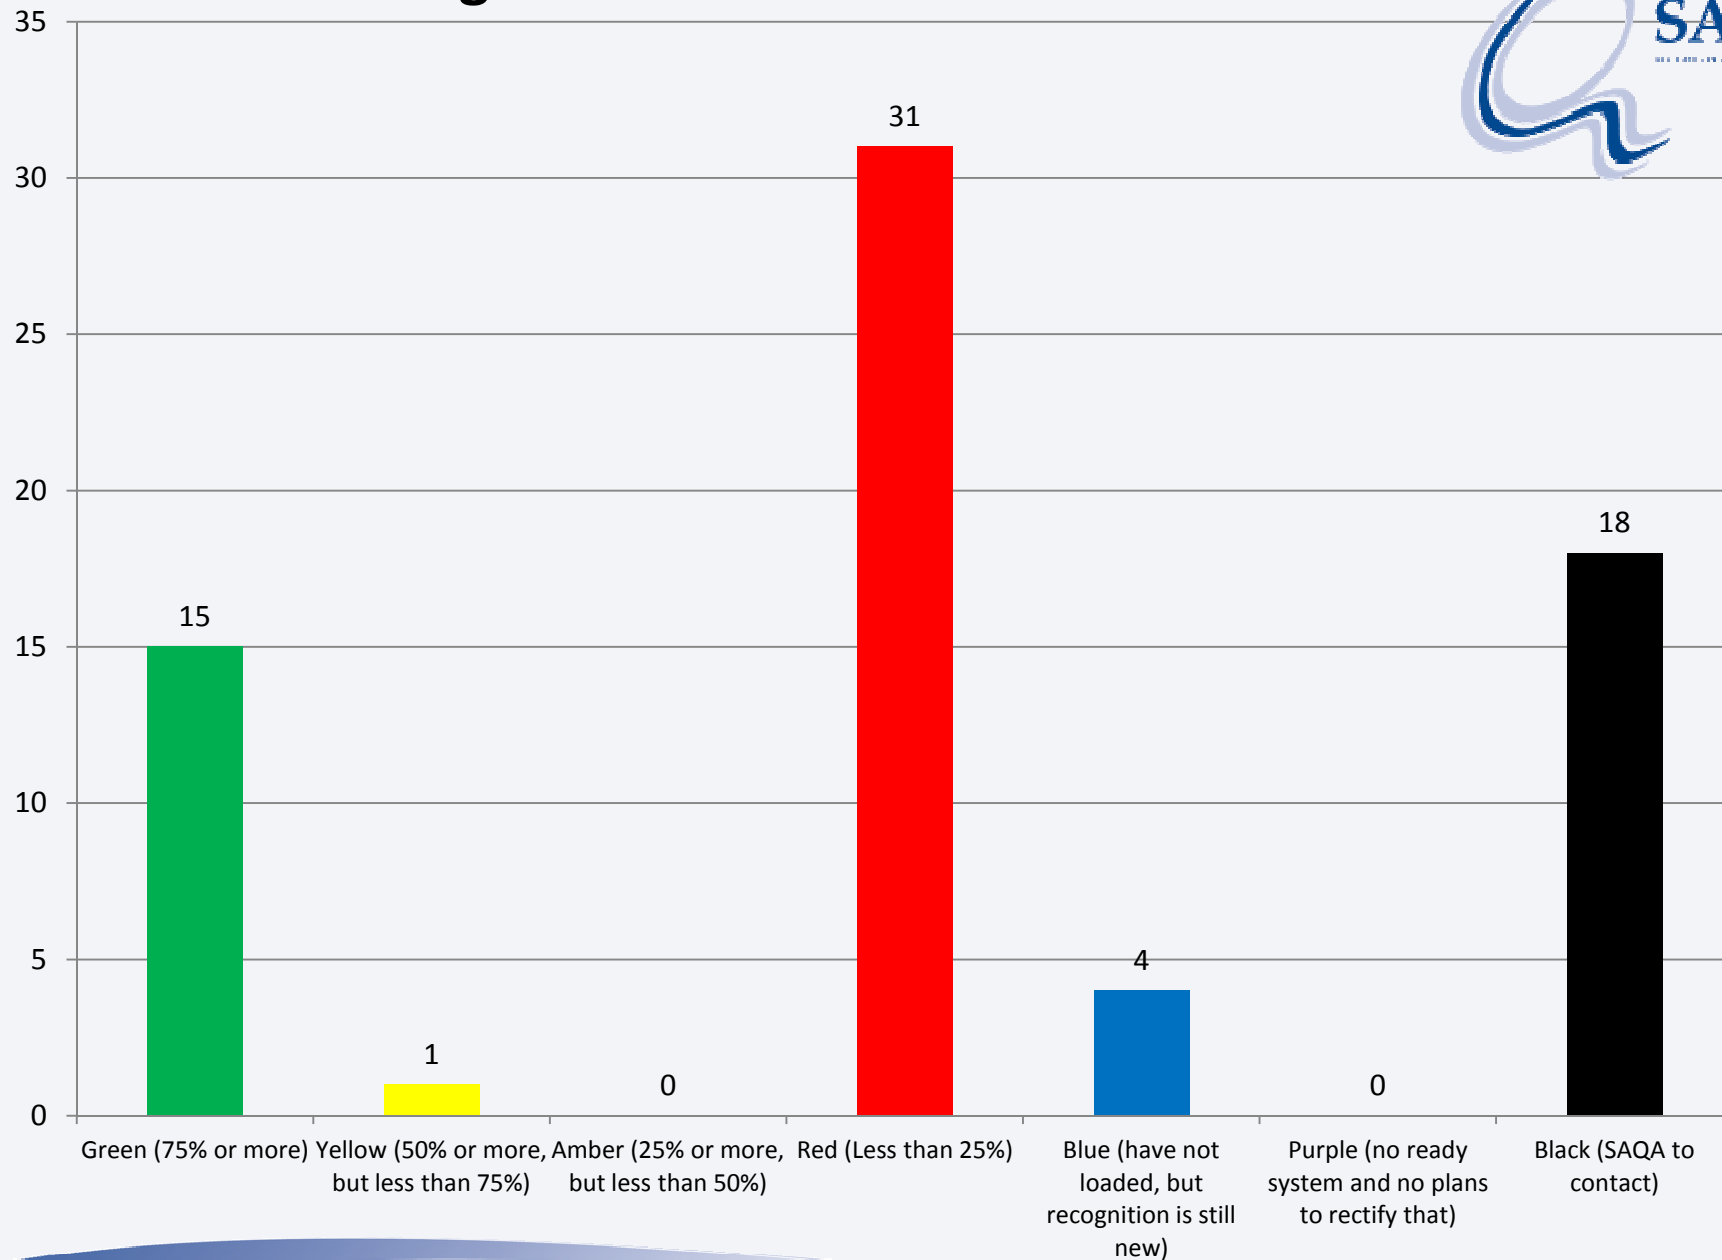

League Table: October-November 2014